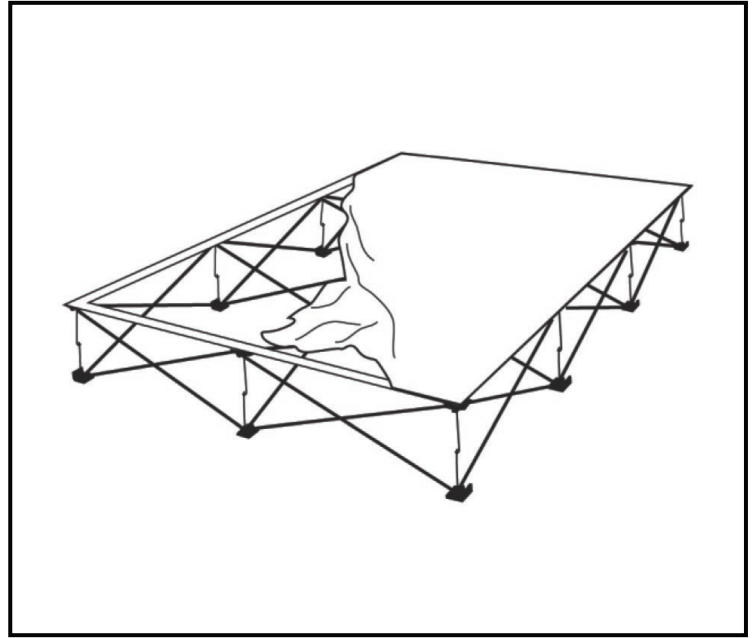

Dye sublimated on One Planet, 100% recycled, fabric.	Bottles Recycled
Graphic without end caps	42
Graphic with end caps	57

LIMITED WARRANTY

- Frame : Lifetime - Graphics : 30 days

DIMENSIONS

Assembled Unit	60" w x 89" h
Graphic Size	No end caps : 60" w x 89" h With end caps : 83.6" w x 89" h
Shipping Box	Frame only : (1) 36" w x 14" h x 14" d, 16 lbs Graphic without end caps: (1) 12" w x 10" h x 8" d, 7 lbs Graphic with end caps: (1) 12" w x 10" h x 8" d, 9 lbs

① Place frame on floor with the Velcro facing upward.

② Begin to expand frame by gently pulling the upper hubs apart until fully spread apart.

② Clip connectors together to securely lock in place.

2 x 3 OneFabric Flat

OP023F

- 5 Starting from one corner, attach loop on the edge of the graphic to the hook strips on the frame.

- 6 Work in continuous direction around the frame until graphic is completely attached.

- 7 If needed, adjust Velcro for a tighter finish.