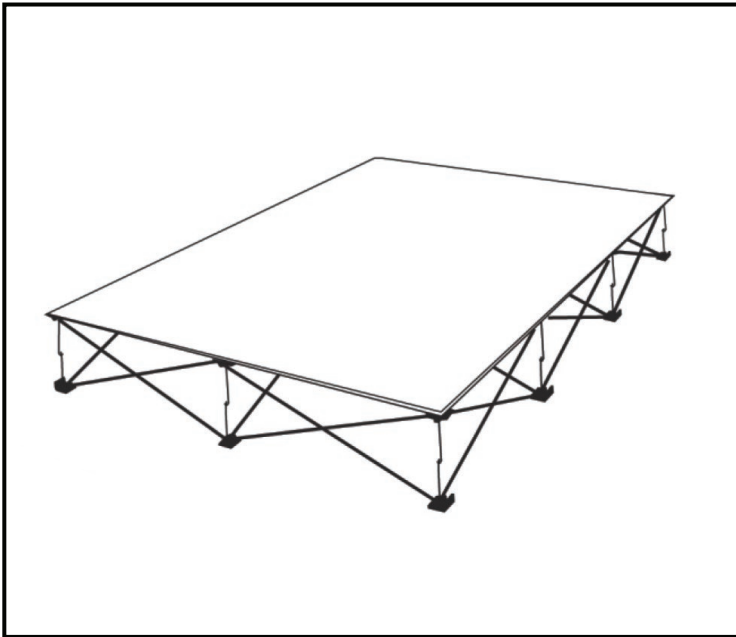

1. 7 If needed, adjust Velcro for a tighter finish.