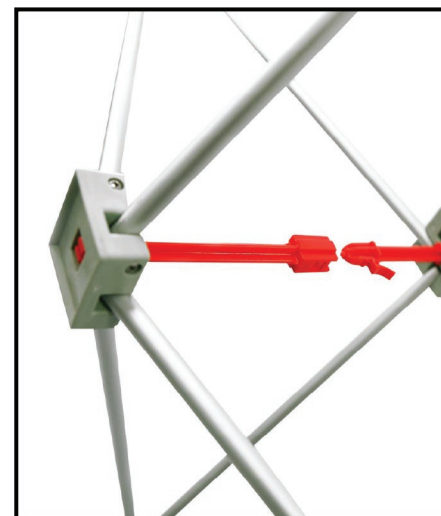

2 x 3 OneFabric Flat
OP023F

PARTS

Wheeled Bag

Frame

Graphic

DISPLAY CONSTRUCTION

Aluminum frame

GRAPHIC MATERIAL & FINISHING

Dye sublimated on One Planet, 100% recycled, fabric.	Bottles Recycled
Graphic without end caps	42
Graphic with end caps	57

LIMITED WARRANTY

- Frame : Lifetime - Graphics : 30 days

DIMENSIONS

Assembled Unit	60" w x 89" h
Graphic Size	No end caps : 60" w x 89" h With end caps : 83.6" w x 89" h
Shipping Box	Frame only : (1) 36" w x 14" h x 14" d, 16 lbs Graphic without end caps: (1) 12" w x 10" h x 8" d, 7 lbs Graphic with end caps: (1) 12" w x 10" h x 8" d, 9 lbs

① Place frame on floor with the Velcro facing upward.

② Begin to expand frame by gently pulling the upper hubs apart until fully spread apart.

② Clip connectors together to securely lock in place.

2 x 3 OneFabric Flat

OP023F

- 5 Starting from one corner, attach loop on the edge of the graphic to the hook strips on the frame.

- 6 Work in continuous direction around the frame until graphic is completely attached.

- 7 If needed, adjust Velcro for a tighter finish.