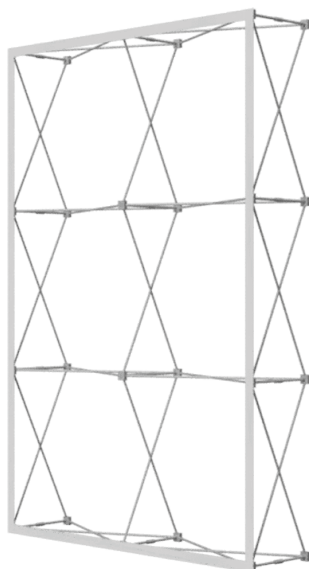

2 x 3 OneFabric Flat
OP023F

PARTS

Wheeled Bag

Frame

Graphic

DISPLAY CONSTRUCTION

Aluminum frame

GRAPHIC MATERIAL & FINISHING

Dye sublimated on One Planet, 100% recycled, fabric.	Bottles Recycled
Graphic without end caps	42
Graphic with end caps	57

LIMITED WARRANTY

- Frame : Lifetime - Graphics : 30 days

DIMENSIONS

Assembled Unit	60" w x 89" h
Graphic Size	No end caps : 60" w x 89" h With end caps : 83.6" w x 89" h
Shipping Box	Frame only : (1) 36" w x 14" h x 14" d, 16 lbs Graphic without end caps: (1) 12" w x 10" h x 8" d, 7 lbs Graphic with end caps: (1) 12" w x 10" h x 8" d, 9 lbs

① Place frame on floor with the Velcro facing upward.

② Begin to expand frame by gently pulling the upper hubs apart until fully spread apart.

② Clip connectors together to securely lock in place.

2 x 3 OneFabric Flat

OP023F

- 5 Starting from one corner, attach loop on the edge of the graphic to the hook strips on the frame.

- 6 Work in continuous direction around the frame until graphic is completely attached.

- 7 If needed, adjust Velcro for a tighter finish.