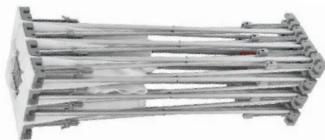

2 x 3 OneFabric Flat
OP023F

PARTS

Wheeled Bag

Frame

Graphic

DISPLAY CONSTRUCTION

Aluminum frame

GRAPHIC MATERIAL & FINISHING

Dye sublimated on One Planet, 100% recycled, fabric.	Bottles Recycled
Graphic without end caps	42
Graphic with end caps	57

LIMITED WARRANTY

- Frame : Lifetime - Graphics : 30 days

DIMENSIONS

Assembled Unit	60" w x 89" h
Graphic Size	No end caps : 60" w x 89" h With end caps : 83.6" w x 89" h
Shipping Box	Frame only : (1) 36" w x 14" h x 14" d, 16 lbs Graphic without end caps: (1) 12" w x 10" h x 8" d, 7 lbs Graphic with end caps: (1) 12" w x 10" h x 8" d, 9 lbs

① Place frame on floor with the Velcro facing upward.

② Begin to expand frame by gently pulling the upper hubs apart until fully spread apart.

② Clip connectors together to securely lock in place.

2 x 3 OneFabric Flat